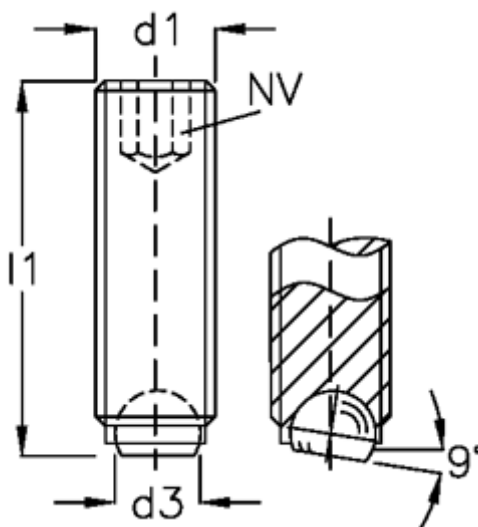

Article number: 20905640

Description: E+G Ball point screw
GN 605-M8-25-B

Measures

d1	= M8
d2	= 5.5
d3	= 4.5
Internal hexagon	= 4
l1	= 25